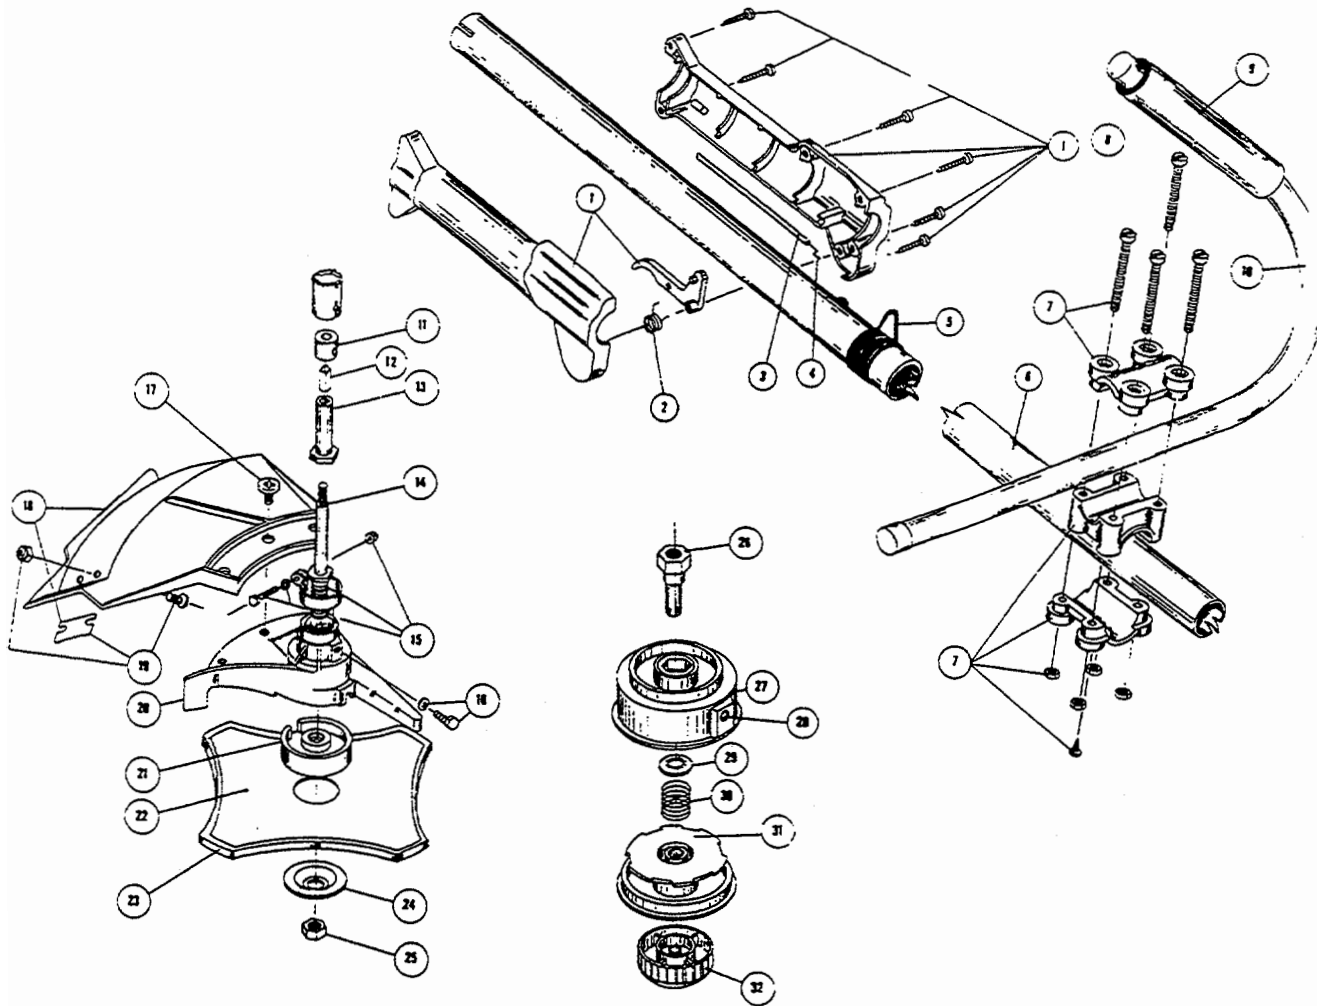

Item	Part No.	Description
1	683414	Carburetor/Air Cleaner Cover Assembly (items 2 and 5)
2	682052	Choke Knob Assembly
3	610312	Air Cleaner Filter
4	682505	Carburetor Mounting Screw Assembly
5	682048	Throttle Adjustment Assembly (Walbro)
5	147640	Throttle Adjustment Assembly (Tillotson)
6	147635	Governed Carburetor Assembly
7	610675	Carburetor Gasket (10 pack)
8	147573	Reed Assembly
9	180007	Carburetor Mount Assembly
10	180022	Power Shaft Assembly
11	612115	Carburetor Mount Gasket (10 pack)
12	147015	Crankcase
13	682041	Inner Bearing Assembly
14	610309	Seal
15	610308	Outer Bearing Assembly
16	682040	Snap Ring Assembly
17	145308	Front Mounting Pad
18	612134	Rear Mounting Pad
19	180008	Fuel Tank Assembly (items 20 and 21)
20	180000	Fuel Cap Assembly
21	682039	Fuel Line Assembly
22	153175	Shroud Assembly
23	682035	Switch Assembly
24	153403	Shroud Extension and Stand
25	153624	Flywheel Assembly
26	145918	Spacer
27	683856	Recoil Pulley Assembly
28	613102	Recoil Spring
29	153644	Pulley Retainer Assembly
30	611061	Rope Guide
31	610300	Pull Handle
32	613103	Rope
33	153589	Starter Housing Assembly

# BOOM & TRIMMER PARTS - RYAN 284-3

Item	Part No.	Description
1	180017	Throttle Housing and Trigger Assembly
2	610314	Throttle Trigger Spring
3	180021	Throttle Cable Housing
4	180127	Throttle Cable
5	610327	Shoulder Strap Clamp
6	153596	Drive Shaft Housing Assembly
7	683295	Handle Bracket Assembly
8	612021	Tube Closure
9	612831	Grip
10	683870	J-Handle Assembly (items 8 and 9)
11	145890	Retainer Sleeve
12	682064	Flexible Drive Shaft
13	610303	Square Drive
14	145893	Drive Shaft
15	153597	Clamp Assembly
16	683298	Mounting Bolt Assembly
17	683304	Guard Mounting Screws
18	683299	Guard and Blade Assembly
19	682061	Blade Assembly
20	153598	Bearing Housing Assembly
21	147006	Blade Driver
22	145873	Blade
23	147670	Blade Tooth Cover
24	147007	Lower Blade Holder