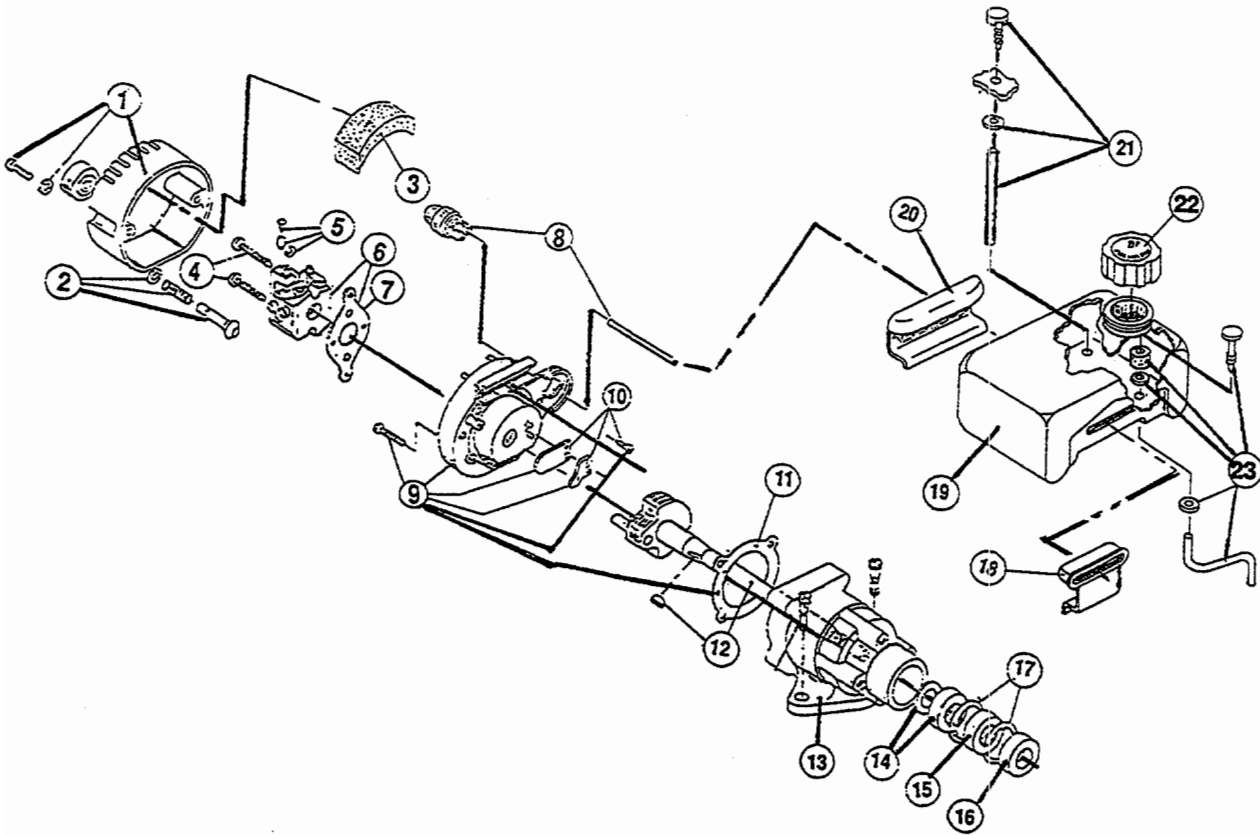

# BOOM & TRIMMER PARTS - RYAN 284-3

Item	Part No.	Description
1	180017	Throttle Housing and Trigger Assembly
2	610314	Throttle Trigger Spring
3	180021	Throttle Cable Housing
4	180127	Throttle Cable
5	610327	Shoulder Strap Clamp
6	153596	Drive Shaft Housing Assembly
7	683295	Handle Bracket Assembly
8	612021	Tube Closure
9	612831	Grip
10	683870	J-Handle Assembly (items 8 and 9)
11	145890	Retainer Sleeve
12	682064	Flexible Drive Shaft
13	610303	Square Drive
14	145893	Drive Shaft
15	153597	Clamp Assembly
16	683298	Mounting Bolt Assembly
17	683304	Guard Mounting Screws
18	683299	Guard and Blade Assembly
19	682061	Blade Assembly
20	153598	Bearing Housing Assembly
21	147006	Blade Driver
22	145873	Blade
23	147670	Blade Tooth Cover
24	147007	Lower Blade Holder

Item	Part No.	Description
25	145895	Blade Retaining Nut
26	145896	Spool Shaft
27	153599	Outer Spool and Eyelet Assembly
28	145566	Eyelet
29	612026	Retainer (10 pack)
30	610317	Spring
31	153600	Inner Reel
32	153066	Bump Head Knob Assembly

### Optional Accessories

*	153577	Spool and 30 ft. Line (dual)
*	610375	Monofil Cutting Line, 50 ft.
*	682075	Shoulder Strap Assembly
*	147541	IDC 2-Cycle Oil (4 oz. can)
*	147299	Locking Rod Tool
*	153700	Complete Head Assembly (items 26-32)
*	147905	Wrench
*	180015	Blade Retaining Kit (items 24 and 25)
*		not shown

# ENGINE PARTS - RYAN 284-3 ADDENDUM

Item	Part No.	Description
1	683414	Carburetor/Air Cleaner Cover Assembly (includes items 2 and 3)
2	682052	Choke Knob Assembly
3	610312	Air Cleaner Filter
4	682505	Carburetor Mounting Screw Assembly
5	682048	Throttle Adjustment Assembly (Walbro)
5	147640	Throttle Adjustment Assembly (Tillotson)
6	147602	Governed Carburetor Assembly
7	610675	Carburetor Gasket (10 pack)
8	683974	Primer and Hose Assembly
9	180033	Carburetor Mount Assembly
10	147573	Reed Assembly
11	612115	Carburetor Mount Gasket (10 pack)
12	180022	Power Shaft Assembly
13	147015	Crankcase